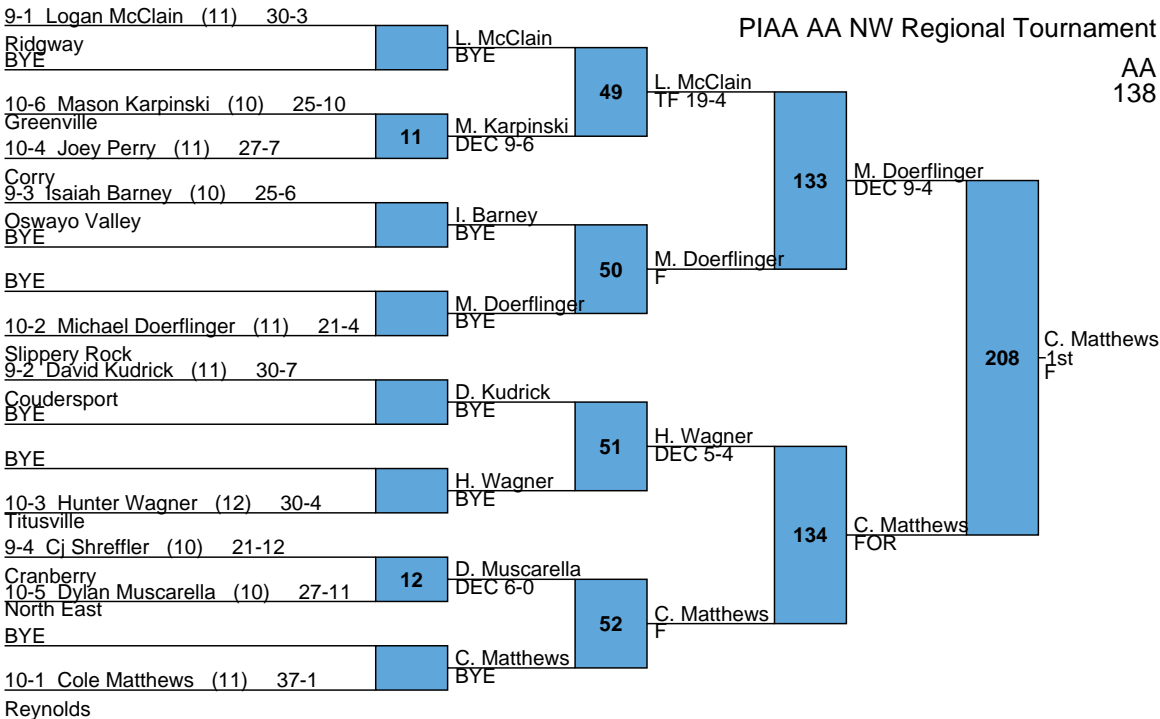

L BYE

L35 T. Thompson

9 T. Thompson
DEC 4-2

205 D. Constable
3rd
DEC 3-2

PIAA AA NW Regional Tournament

AA
138

PIAA AA NW Regional Tournament

AA
145

PIAA AA NW Regional Tournament

AA
152

PIAA AA NW Regional Tournament

AA
160

9-1 Isaac Wright (11) 28-9

Coudersport

BYE

I. Wright