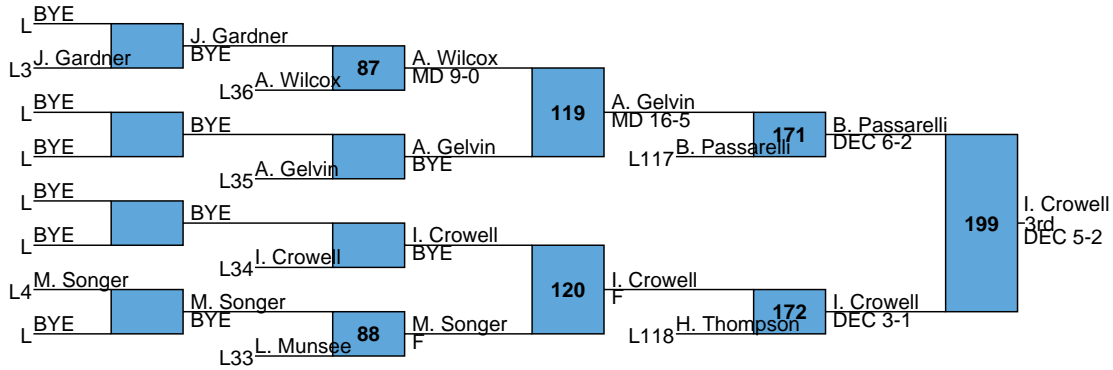

PIAA AA NW Regional Tournament

AA
106

PIAA AA NW Regional Tournament

AA
113

PIAA AA NW Regional Tournament

AA
120

9-1 Bryce Barclay (11) 25-6

10-6 Nathan Lehman (12) 24-10