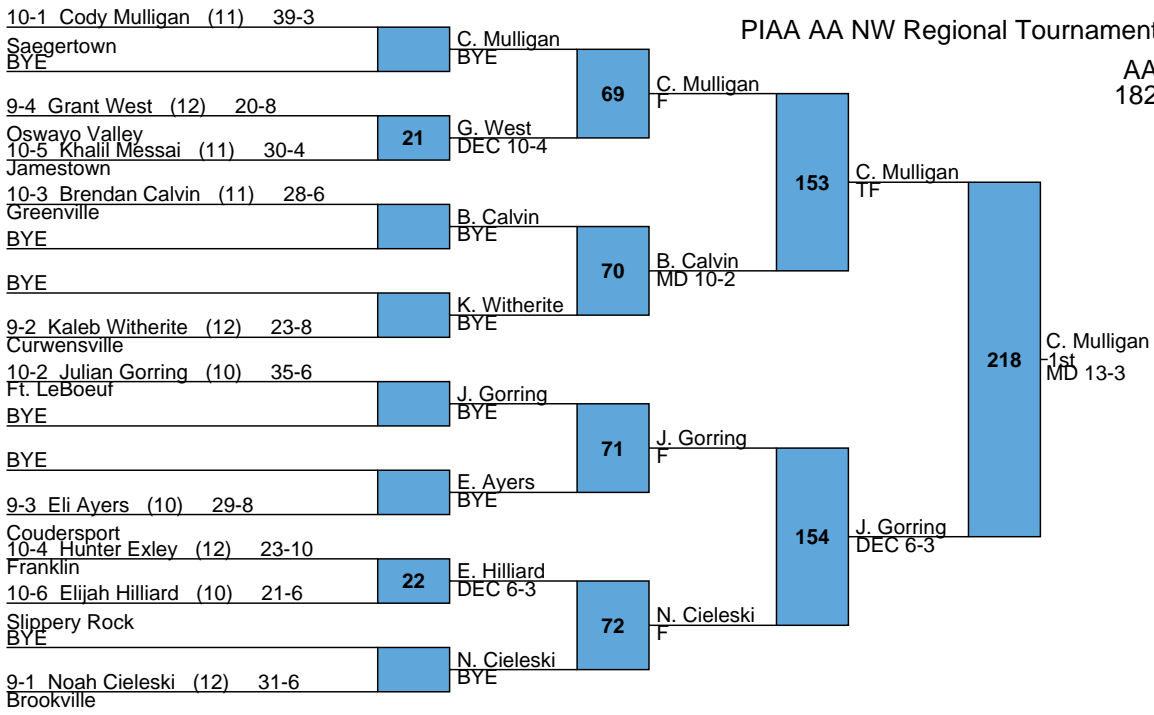

BYE

20

Z. Cassidy

DEC 1-0

10-1 Joel Leise (12) 36-5

Reynolds

J. Leise

BYE

PIAA AA NW Regional Tournament

AA
170

PIAA AA NW Regional Tournament

AA
182

PIAA AA NW Regional Tournament

AA
195

PIAA AA NW Regional Tournament

AA
220