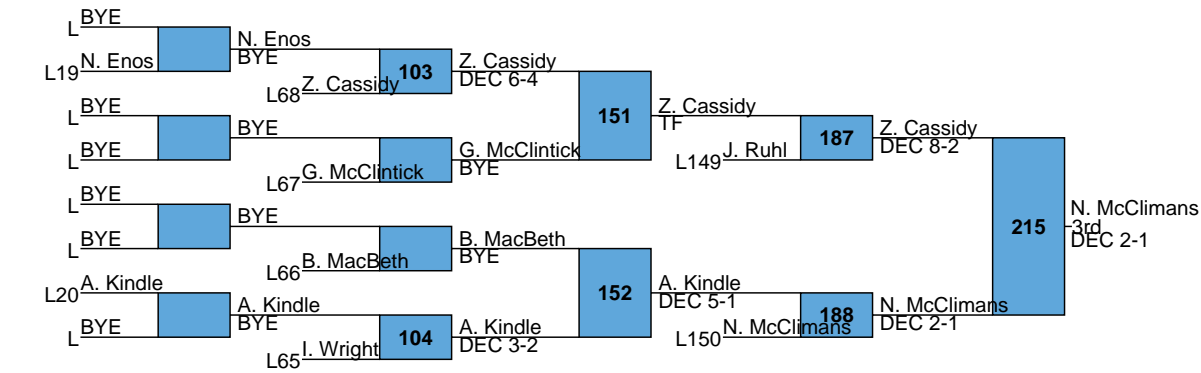

BYE

20

Z. Cassidy

DEC 1-0

10-1 Joel Leise (12) 36-5

Reynolds

J. Leise

BYE

PIAA AA NW Regional Tournament

AA
170

PIAA AA NW Regional Tournament

AA
182

PIAA AA NW Regional Tournament

AA
195

PIAA AA NW Regional Tournament

AA
220