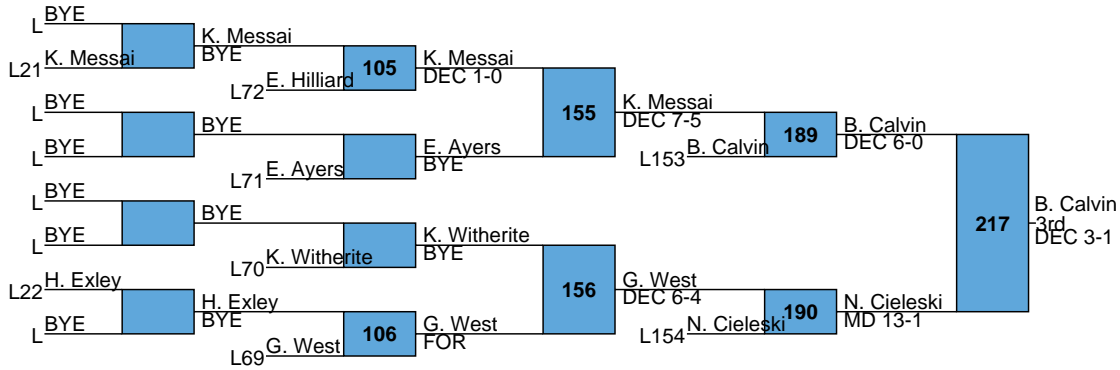

BYE

20

Z. Cassidy

DEC 1-0

10-1 Joel Leise (12) 36-5

Reynolds

J. Leise

BYE

PIAA AA NW Regional Tournament

AA
170

PIAA AA NW Regional Tournament

AA
182

PIAA AA NW Regional Tournament

AA
195

PIAA AA NW Regional Tournament

AA
220