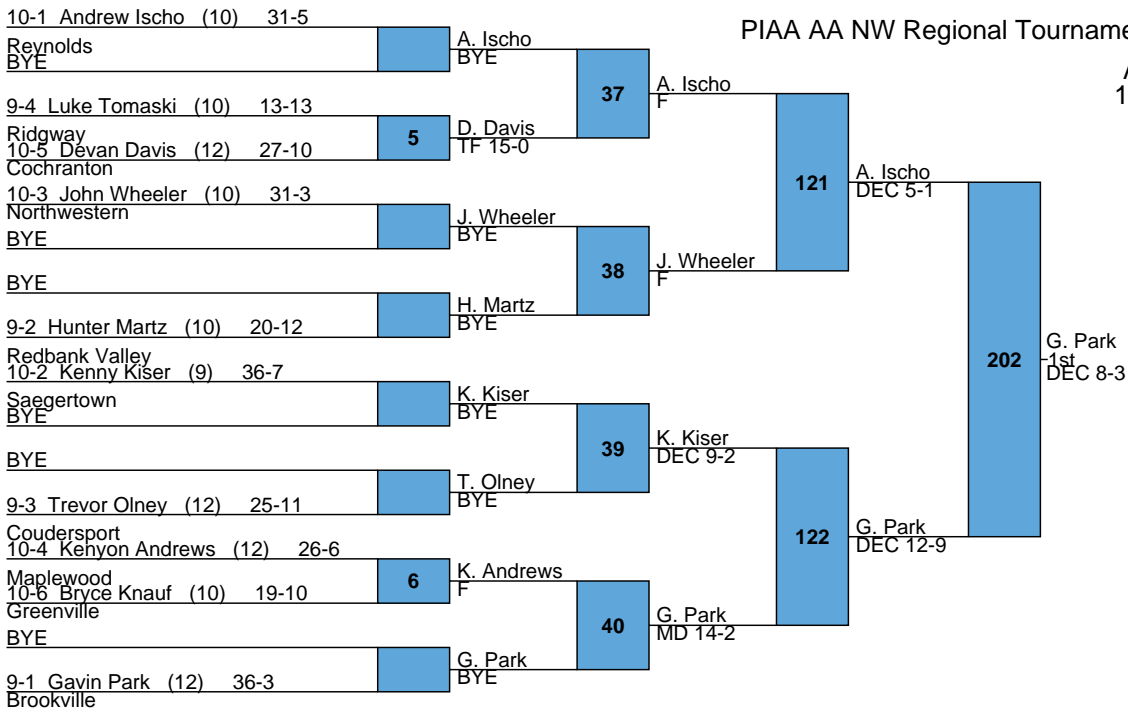

PIAA AA NW Regional Tournament

AA
106

PIAA AA NW Regional Tournament

AA
113

PIAA AA NW Regional Tournament

AA
120

9-1 Bryce Barclay (11) 25-6

10-6 Nathan Lehman (12) 24-10