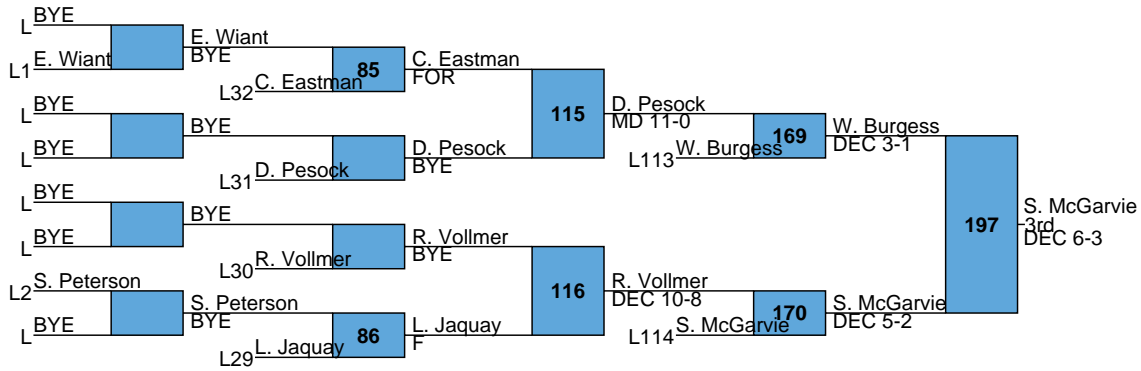

PIAA AA NW Regional Tournament

AA
106

PIAA AA NW Regional Tournament

AA
113

PIAA AA NW Regional Tournament

AA
120

9-1 Bryce Barclay (11) 25-6

10-6 Nathan Lehman (12) 24-10