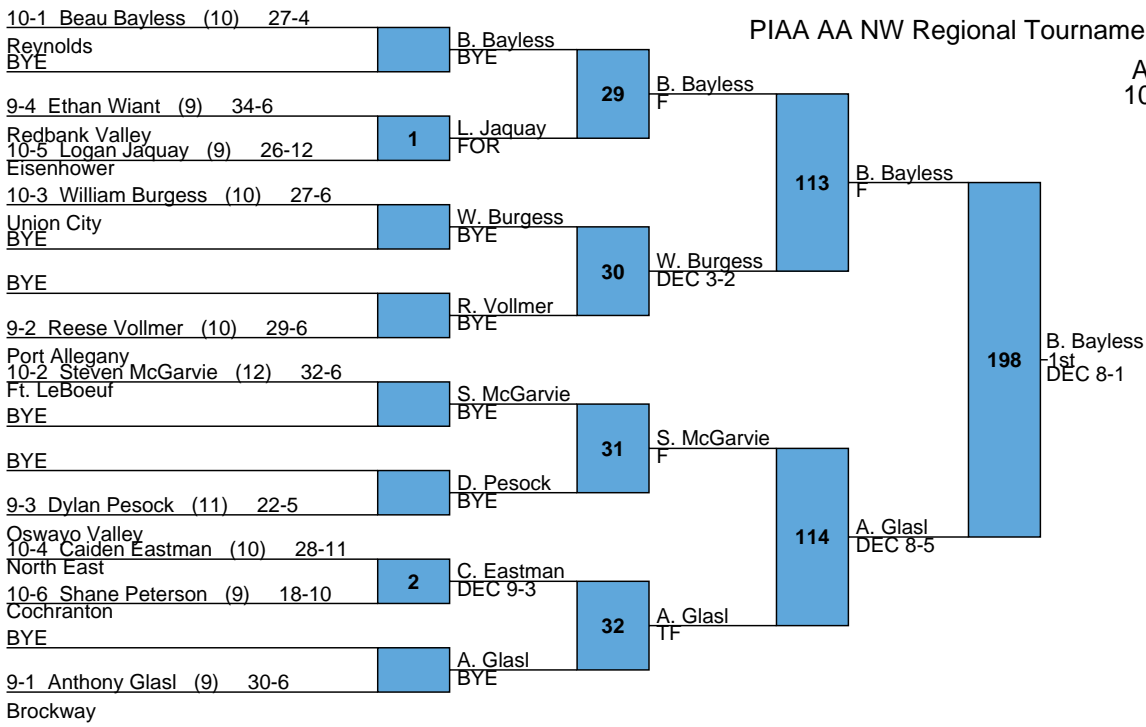

PIAA AA NW Regional Tournament

AA
106

PIAA AA NW Regional Tournament

AA
113

PIAA AA NW Regional Tournament

AA
120

9-1 Bryce Barclay (11) 25-6

10-6 Nathan Lehman (12) 24-10

9-3 Steven Sorbin (11) 26-11

10-2 Gage Bayless (12) 26-7

10-3 Owen Clayton (12) 29-9

10-5 Aidan Thompson (11) 23-14

10-1 Tye Varndell (10) 33-3

PIAA AA NW Regional Tournament

AA
126

10-1 Hunter Michaels (11) 30-5