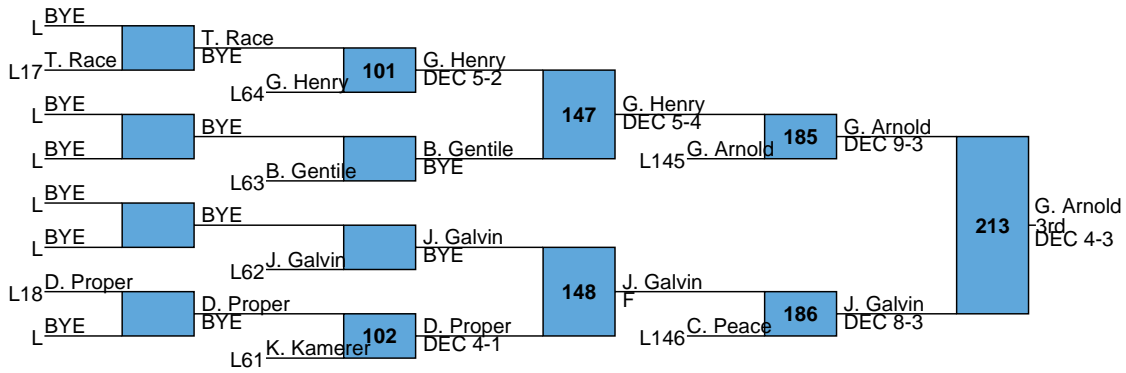

PIAA AA NW Regional Tournament

AA
160