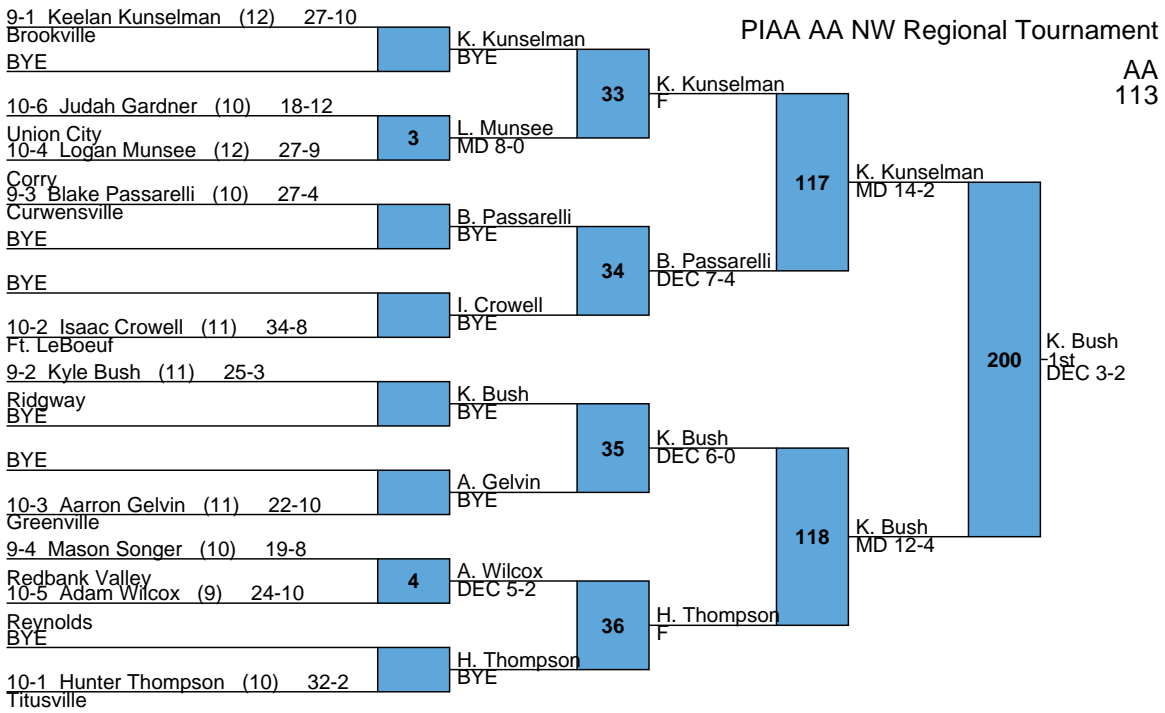

PIAA AA NW Regional Tournament

AA
106

PIAA AA NW Regional Tournament

AA
113

PIAA AA NW Regional Tournament

AA
120

9-1 Bryce Barclay (11) 25-6

10-6 Nathan Lehman (12) 24-10