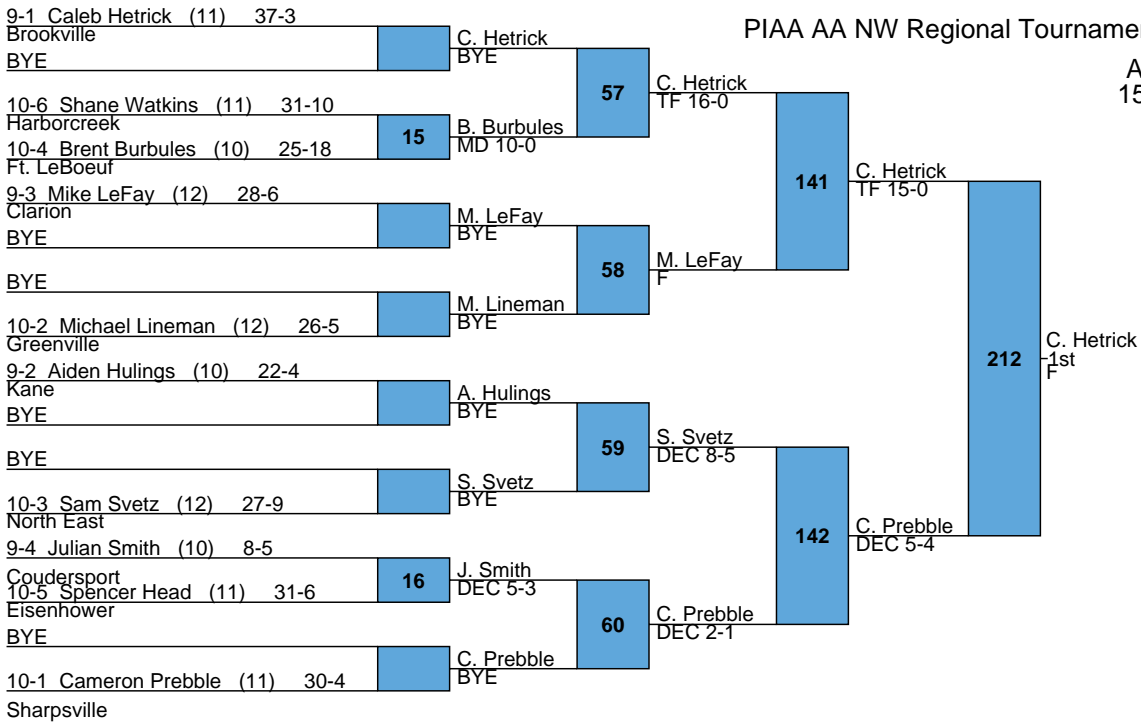

L BYE

L35 T. Thompson

9 T. Thompson
DEC 4-2

205 D. Constable
3rd
DEC 3-2

PIAA AA NW Regional Tournament

AA
138

PIAA AA NW Regional Tournament

AA
145

PIAA AA NW Regional Tournament

AA
152

PIAA AA NW Regional Tournament

AA
160

9-1 Isaac Wright (11) 28-9

Coudersport

BYE

I. Wright