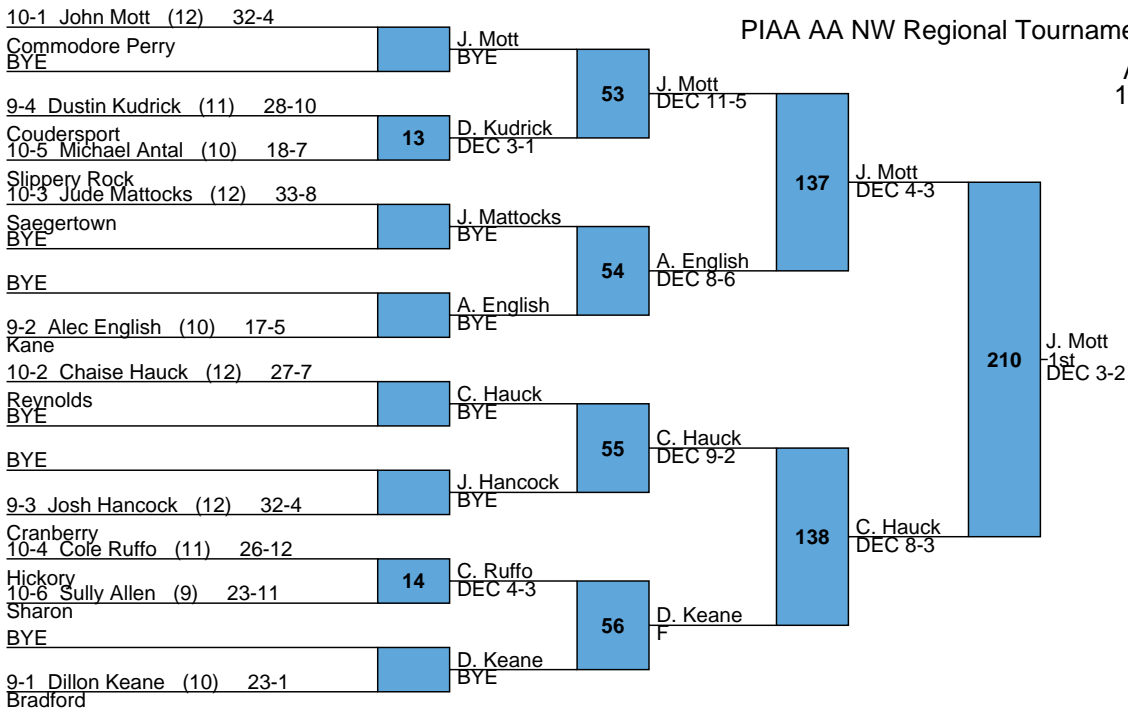

L BYE

L35 T. Thompson

9 T. Thompson
DEC 4-2

205 D. Constable
3rd
DEC 3-2

PIAA AA NW Regional Tournament

AA
138

PIAA AA NW Regional Tournament

AA
145

PIAA AA NW Regional Tournament

AA
152

PIAA AA NW Regional Tournament

AA
160

9-1 Isaac Wright (11) 28-9

Coudersport

BYE

I. Wright