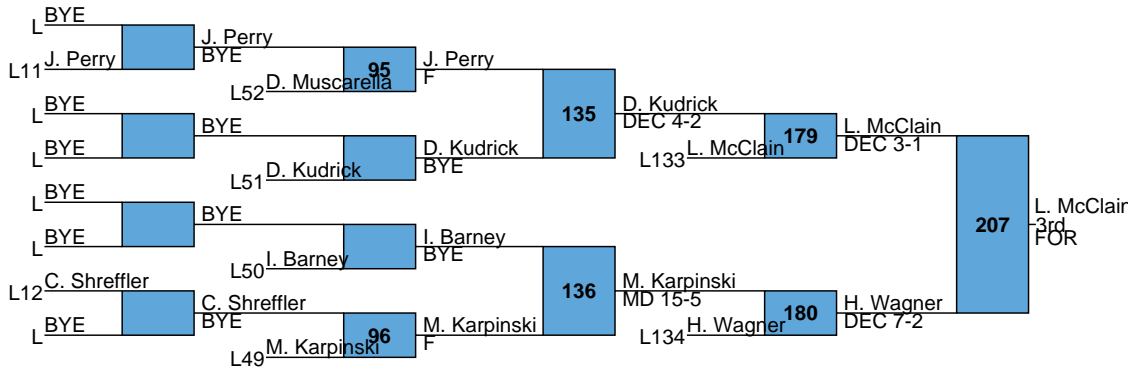

L BYE

L35 T. Thompson

9 T. Thompson
DEC 4-2

205 D. Constable
3rd
DEC 3-2

PIAA AA NW Regional Tournament

AA
138

PIAA AA NW Regional Tournament

AA
145