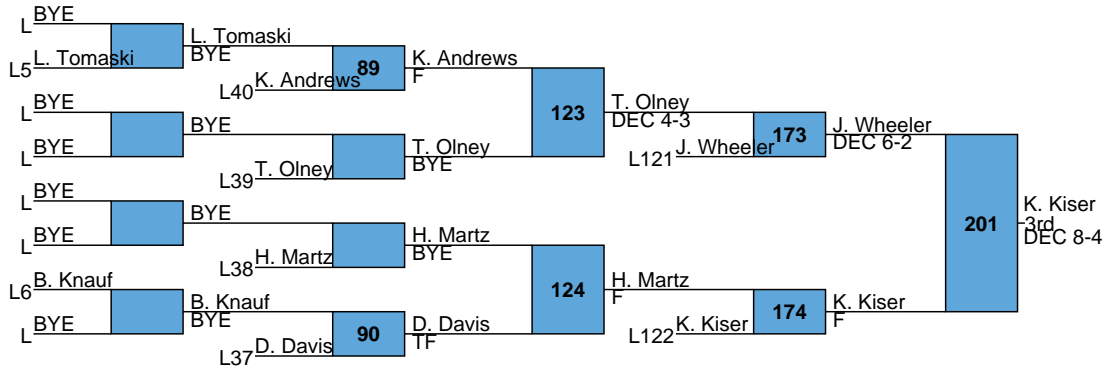

PIAA AA NW Regional Tournament

AA
106

PIAA AA NW Regional Tournament

AA
113

PIAA AA NW Regional Tournament

AA
120

9-1 Bryce Barclay (11) 25-6

10-6 Nathan Lehman (12) 24-10