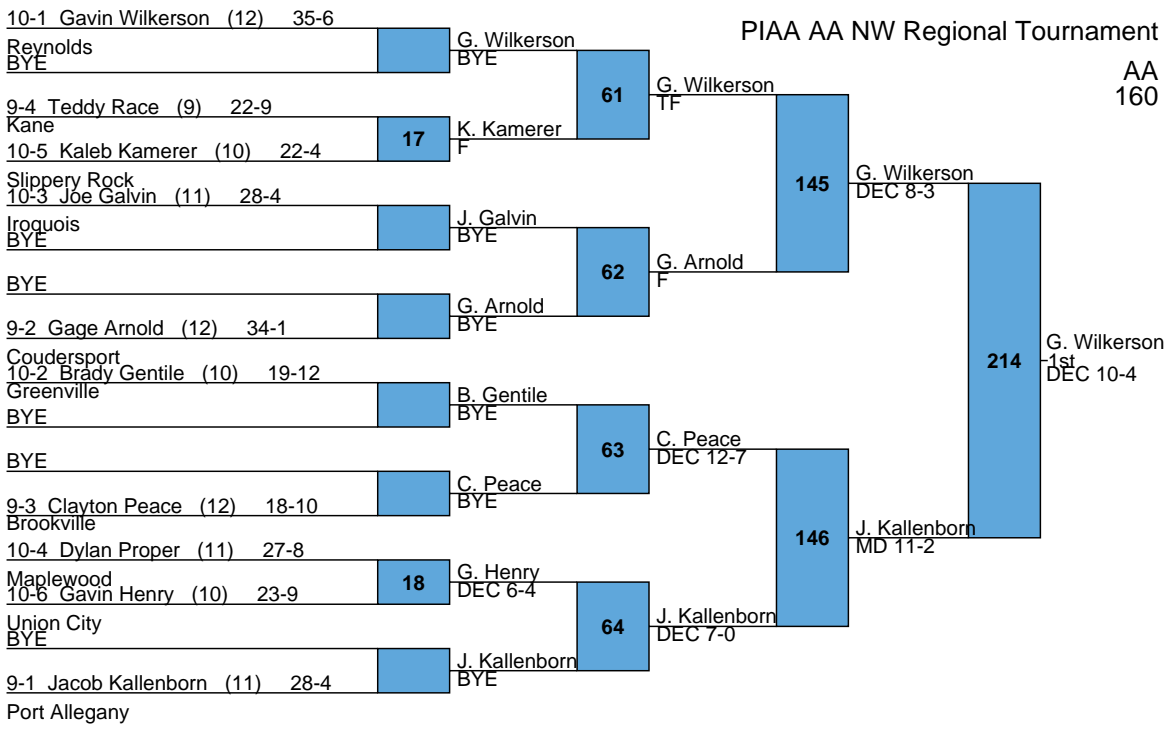

PIAA AA NW Regional Tournament

AA
160