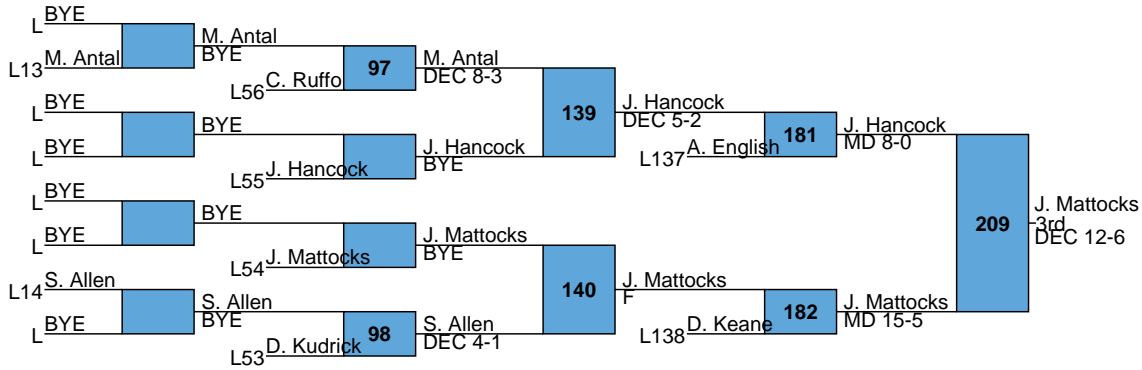

L BYE

L35 T. Thompson

9 T. Thompson
DEC 4-2

205 D. Constable
3rd
DEC 3-2

PIAA AA NW Regional Tournament

AA
138

PIAA AA NW Regional Tournament

AA
145

PIAA AA NW Regional Tournament

AA
152

PIAA AA NW Regional Tournament

AA
160

9-1 Isaac Wright (11) 28-9

Coudersport

BYE

I. Wright