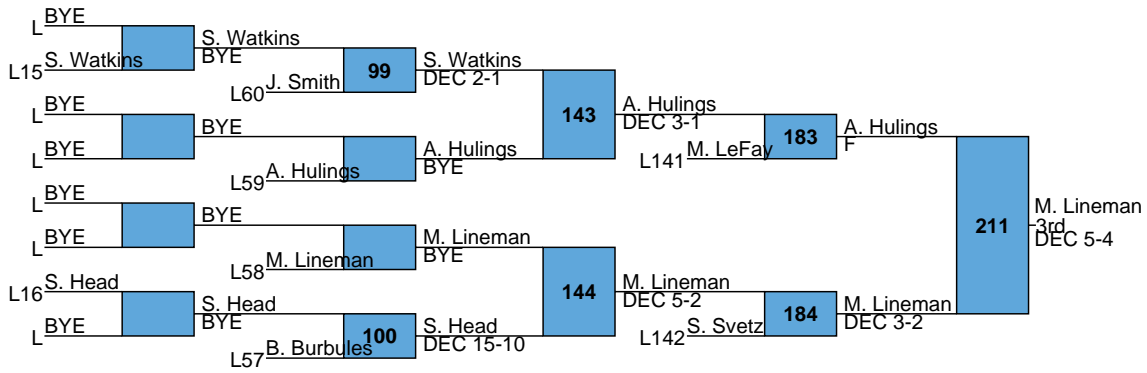

L BYE

L35 T. Thompson

9 T. Thompson
DEC 4-2

205 D. Constable
3rd
DEC 3-2

PIAA AA NW Regional Tournament

AA
138

PIAA AA NW Regional Tournament

AA
145

PIAA AA NW Regional Tournament

AA
152

PIAA AA NW Regional Tournament

AA
160

9-1 Isaac Wright (11) 28-9

Coudersport

BYE

I. Wright